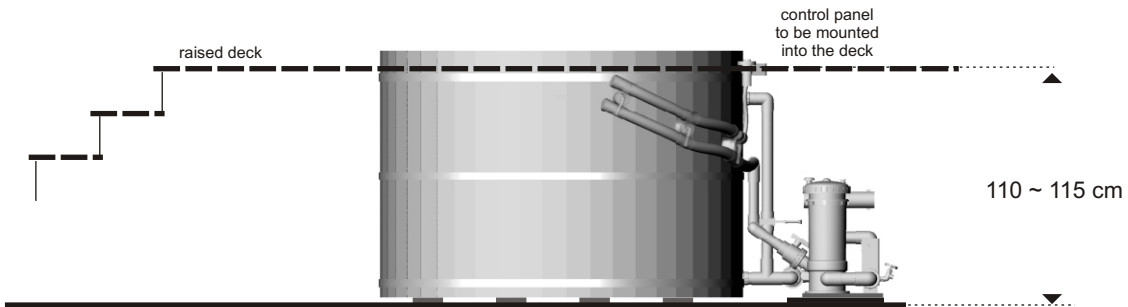

Encastré

Demi Encastré

Librement implanté

L'escalier a une position flexible vis-à-vis le hot tub.

modèle	Small	Medium	Large	Xlarge
total max.	330	350	370	400
largeur	184	206	228	254

Tab.2 Dimensions maximales en cm

Planning

model	Small	Medium	Large	Xlarge
diameter	144	166	188	214
total	220	240	260	290

Tab.1 Dimensions (cm)

The skid pack assembly can be turned 90°. It's location is not strictly limited and offers a flexible positioning vis-a-vis the hot tub.

Dimensions and measurements for integrating in a deck

Built in

Semi built in

Standalone

The stair can be positioned freely vis-a-vis the tub.

model	Small	Medium	Large	Xlarge
total max.	330	350	370	400
width	184	206	228	254