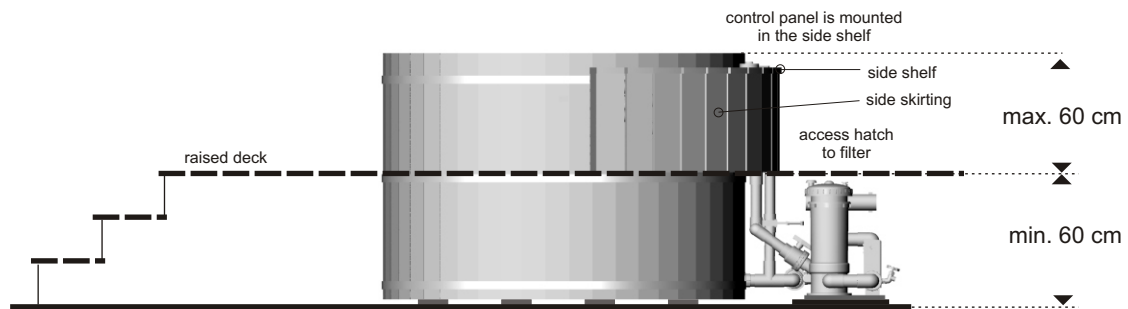

Encastré

Demi Encastré

Librement implanté

L'escalier a une position flexible vis-à-vis le hot tub.

modèle	Small	Medium	Large	Xlarge
total max.	330	350	370	400
largeur	184	206	228	254

Tab.2 Dimensions maximales en cm

Planning

model	Small	Medium	Large	Xlarge
diameter	144	166	188	214
total	220	240	260	290

Tab.1 Dimensions (cm)

The skid pack assembly can be turned 90°. It's location is not strictly limited and offers a flexible positioning vis-a-vis the hot tub.

Dimensions and measurements for integrating in a deck

Built in

Semi built in

Standalone

The stair can be positioned freely vis-a-vis the tub.

model	Small	Medium	Large	Xlarge
total max.	330	350	370	400
width	184	206	228	254